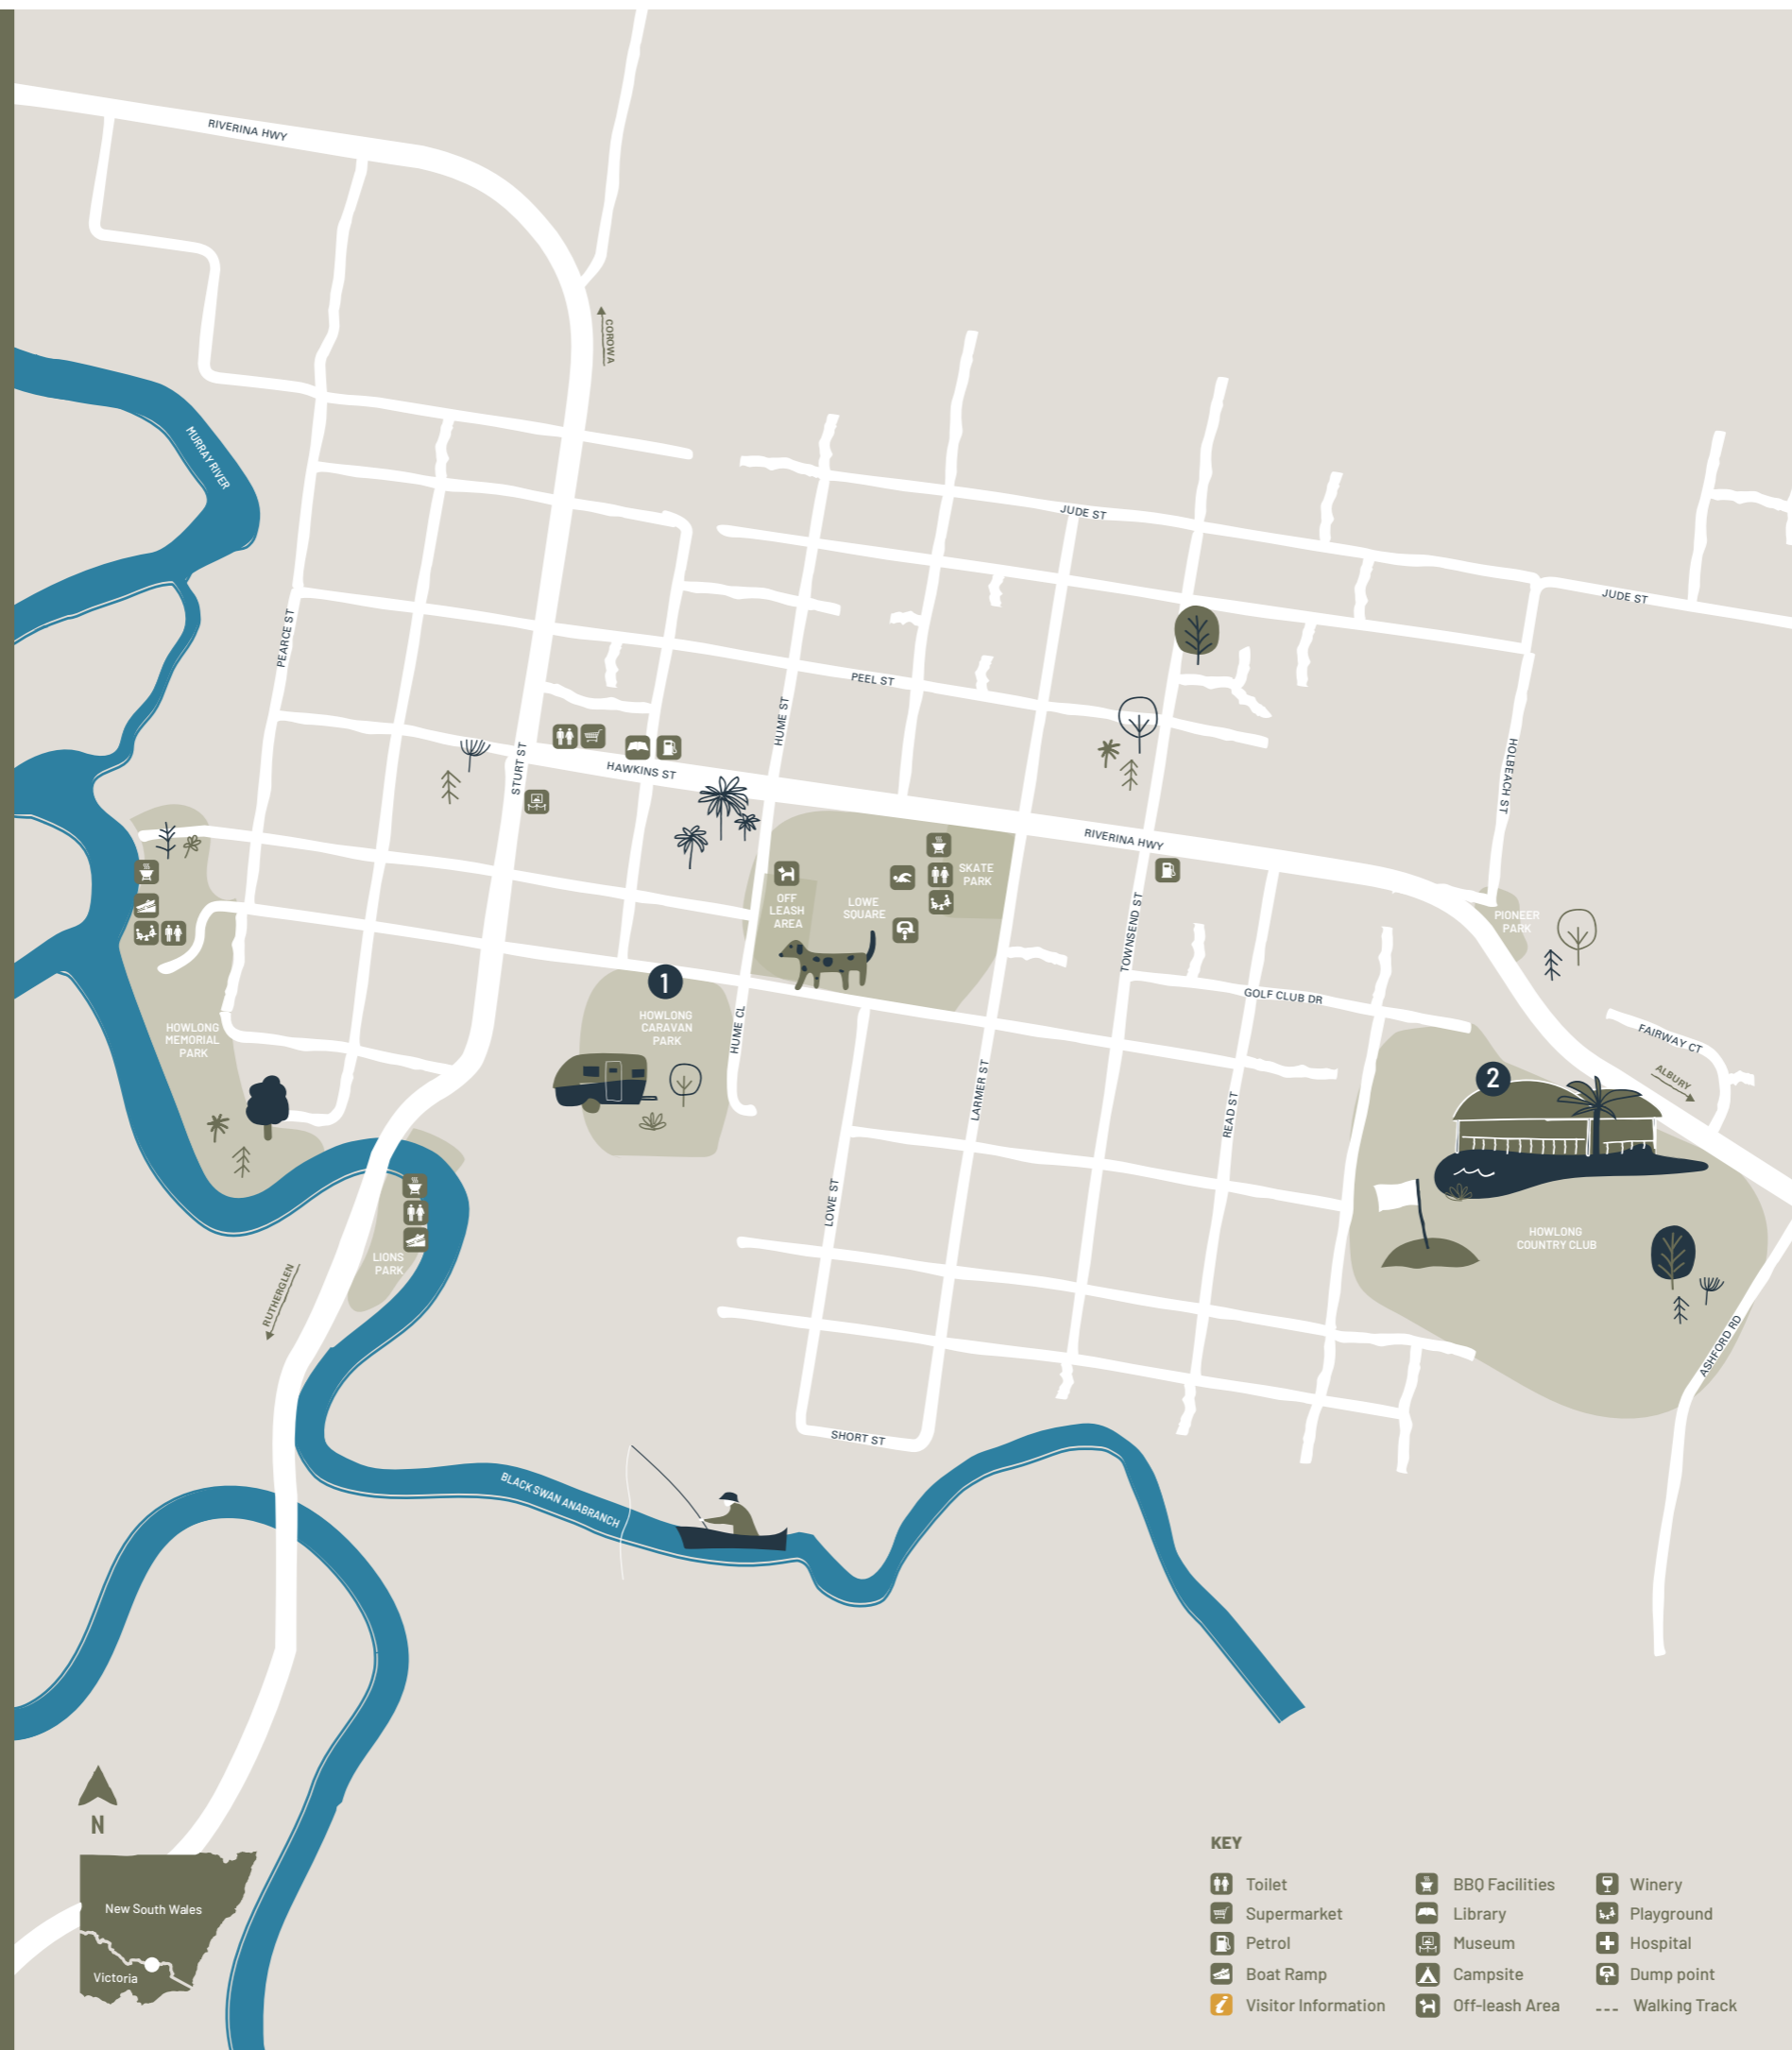

# Corowa Wahgunyah

Corowa is steeped in history, and in close proximity to land and water-based activities.

With world-class food and wine visitors will be spoilt for choice.

## DISTANCE TO

Albury/Wodonga	58km
Beechworth	58km
Howlong	28km
Rutherglen	15km
Urana	82km
Yarrawonga/Mulwala	43km

**NORTH** of  
**THE MURRAY**

- 1 ALL SAINTS ESTATE
- 2 COFIELD WINES
- 3 COROWA DISTILLING CO
- 4 COROWA FEDERATION MUSEUM
- 5 COROWA GOLF CLUB & FEDERATION CINEMA
- 6 COROWA RSL
- 7 PFIFFER WINES
- 8 ST LEONARDS VINEYARD

# Howlong

Howlong is perfect if you want to slow down, take time out, and experience the simple pleasures of life.

Golf, parklands, camping, history and the river keep visitors coming back for more.

## DISTANCE TO

Albury	30km
Beechworth	53km
Corowa	28km
Mulwala	69km
Rutherglen	24km
Urana	98km

**NORTH** of  
**THE MURRAY**

Whether you're staying one night or a couple of weeks, there's accommodation to fit every taste and budget North of the Murray.