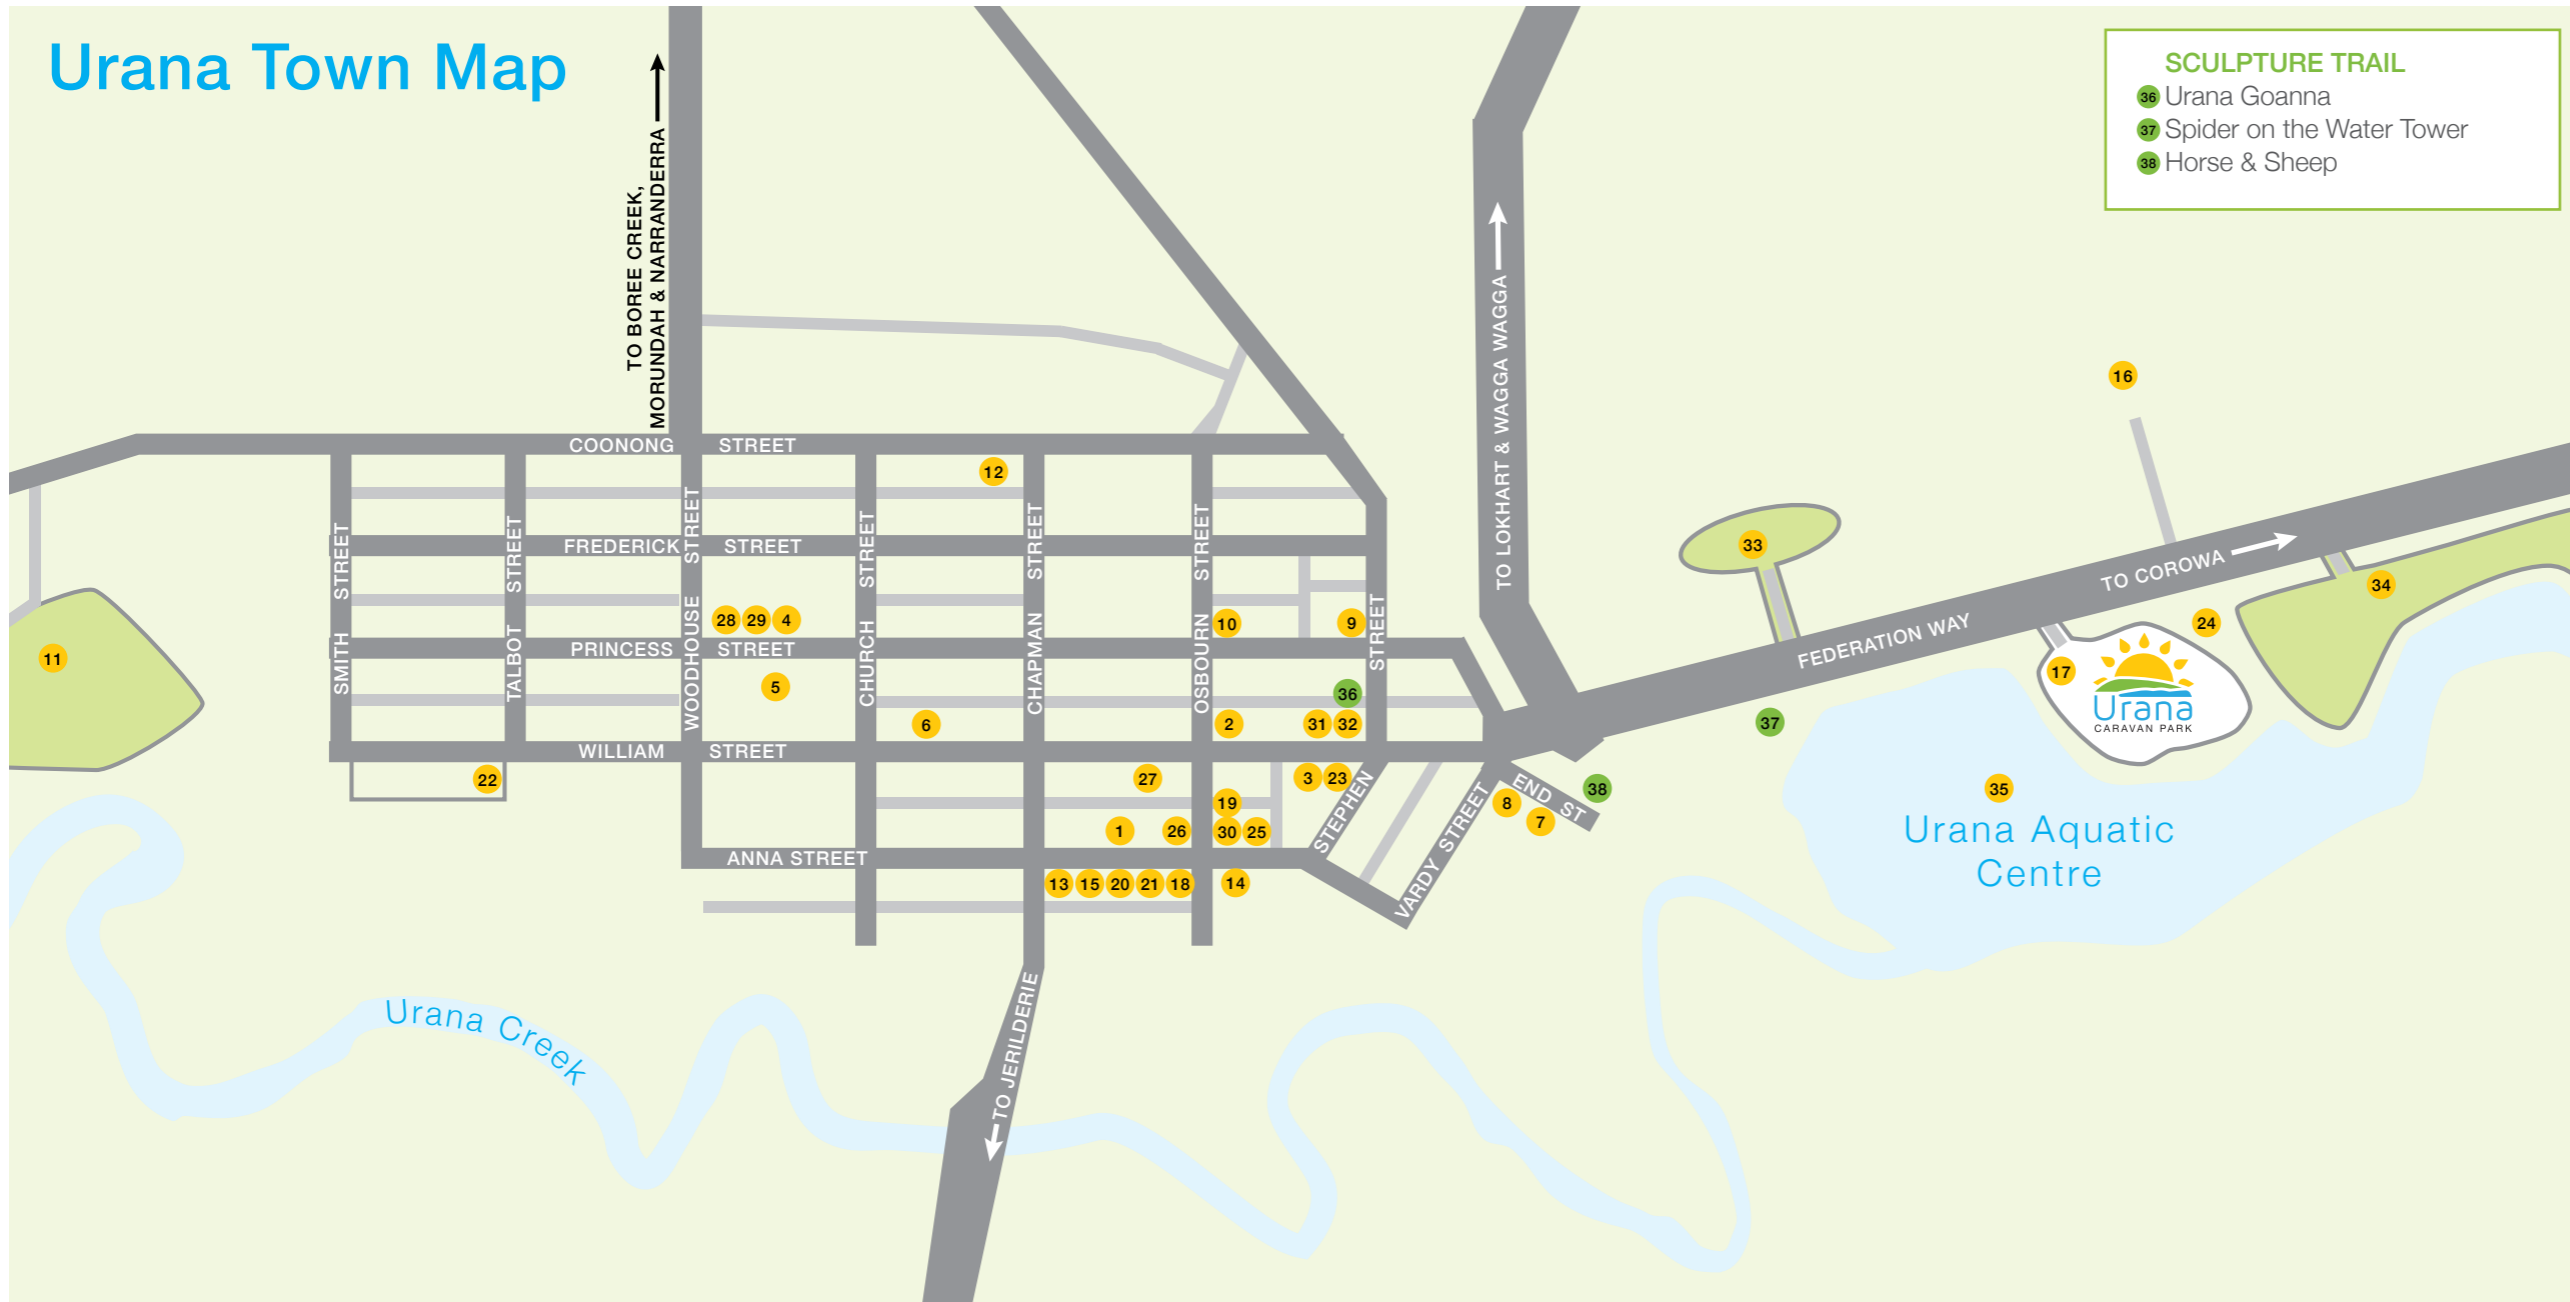

## Animal Friendly

All dogs must be kept on a leash, and all droppings must be picked up and removed.

## Visitors

- Visitors are required to check-in with management upon arrival.
- Visitors cars are to be parked in the visitors car park unless otherwise authorised by management.
- Visitors are to vacate the park by 10:00pm.
- With the exception of toilets, park facilities and amenities are not to be used by visitors without management approval.

# Urana Town Map

**SCULPTURE TRAIL**

- 36 Urana Goanna
- 37 Spider on the Water Tower
- 38 Horse & Sheep

**COMMUNITY AMENITIES**

- 1 Macknight Park
- 2 Urana Council Office
- 3 Court House Museum
- 4 Colombo Lodge Hostel
- 5 Billabridge Place Aged Units
- 6 Urana Central School
- 7 St. Francis Primary School
- 8 Catholic Church
- 9 Anglican Church
- 10 Uniting Church
- 11 Cemetery
- 12 Council Works Depot
- 13 Rural Fire Service
- 14 Soldiers Memorial Hall
- 15 Post Office
- 16 Airstrip
- 17 Urana Caravan Park
- 18 Urana Hotel
- 19 Billabong Ag
- 20 Landmark Urana
- 21 Real Estate J.M. Smith & Co
- 22 Riverina Water Supply
- 23 Police Station
- 24 Bird Aviary
- FOOD**
- 25 Urana Newsagent & Takeaway
- 26 Urana Supermarket
- MEDICAL**
- 27 Urana Medical Centre
- 28 Community Health Centre
- 29 Urana Hospital
- 30 Terry White Chemart Urana
- SPORTING**
- 31 Urana Bowling Club
- 32 Tennis Courts
- 33 Victoria Park Recreation Grounds
- 34 Urana Golf Course
- 35 Urana Aquatic Centre