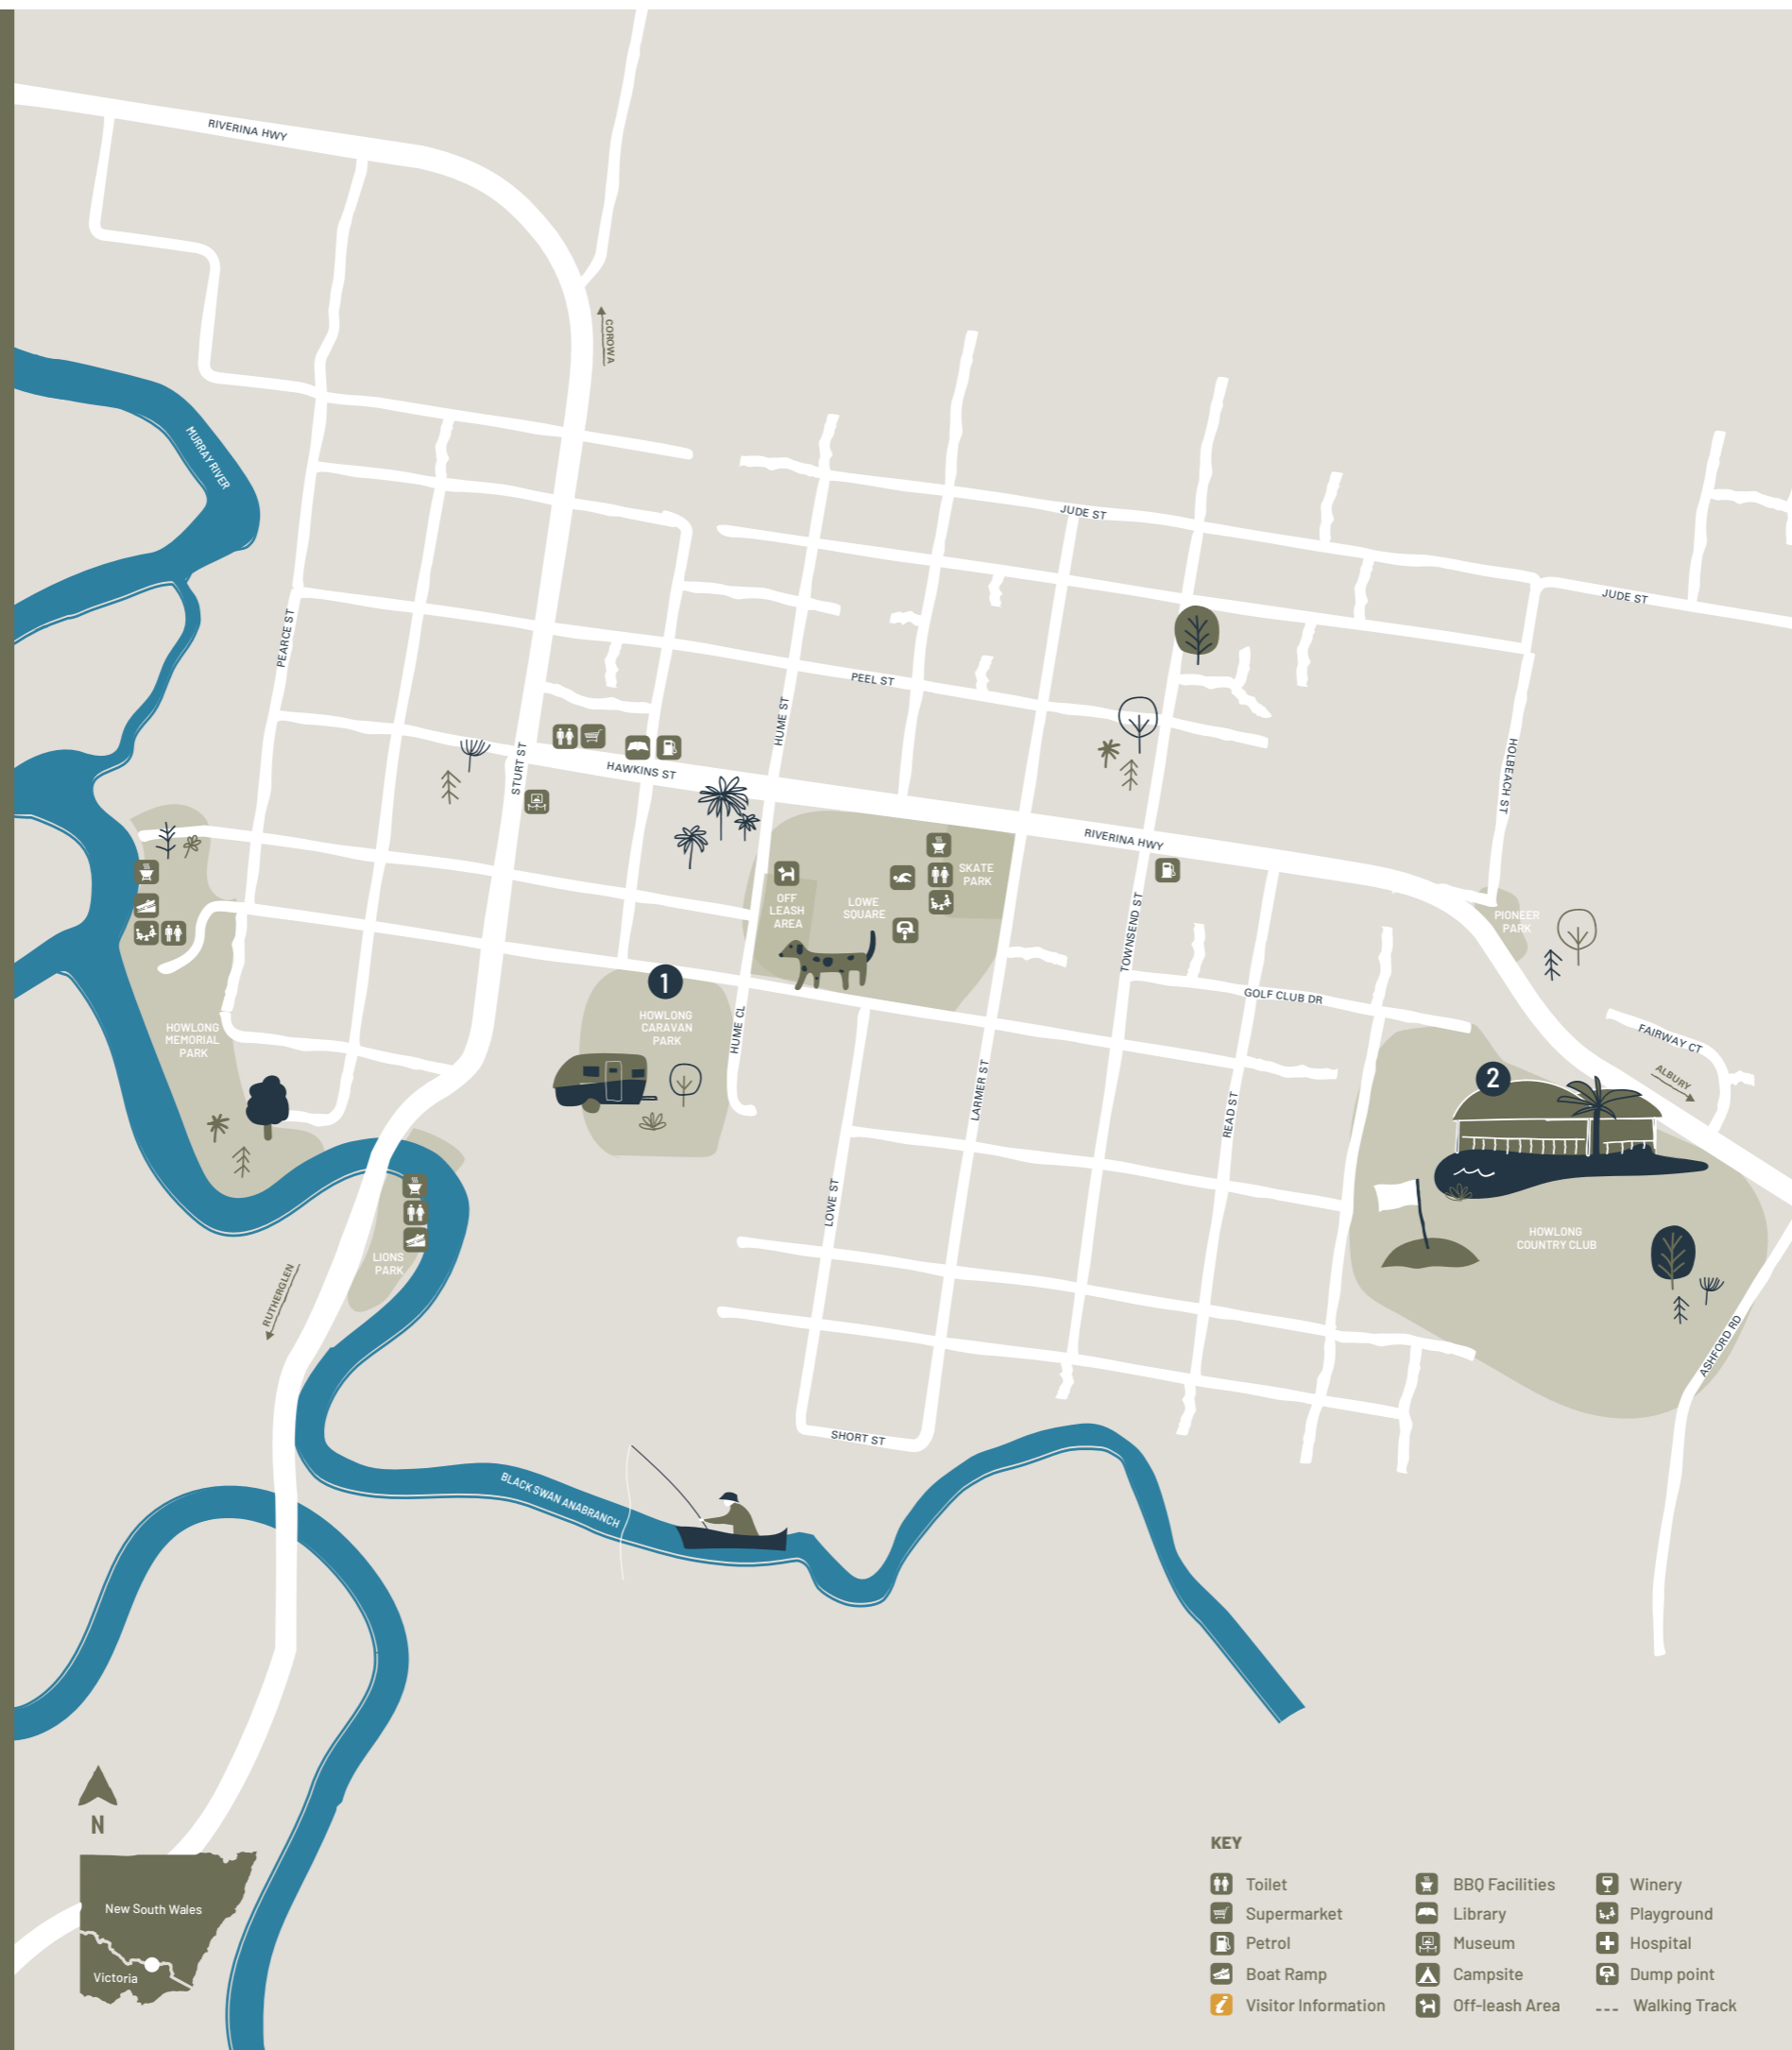

Corowa Wahgunyah

Corowa is steeped in history, and in close proximity to land and water-based activities.

With world-class food and wine visitors will be spoilt for choice.

DISTANCE TO

Albury/Wodonga	58km
Beechworth	58km
Howlong	28km
Rutherglen	15km
Urana	82km
Yarrawonga/Mulwala	43km

NORTH of
THE MURRAY

- 1 ALL SAINTS ESTATE
- 2 COFIELD WINES
- 3 COROWA FEDERATION MUSEUM
- 4 COROWA GOLF CLUB & FEDERATION CINEMA
- 5 COROWA RSL
- 6 PFIFFER WINES
- 7 VALHALLA WINES
- 8 WHISKY AND CHOCOLATE FACTORY

Discover northofthemurray.com.au

Howlong

Howlong is perfect if you want to slow down, take time out, and experience the simple pleasures of life.

Golf, parklands, camping, history and the river keep visitors coming back for more.

DISTANCE TO

Albury	30km
Beechworth	53km
Corowa	28km
Mulwala	69km
Rutherglen	24km
Urana	98km

NORTH of
THE MURRAY

KEY

- Toilet
- Supermarket
- Petrol
- Boat Ramp
- Visitor Information
- BBQ Facilities
- Library
- Museum
- Campsite
- Off-leash Area
- Winery
- Playground
- Hospital
- Dump point
- Walking Track