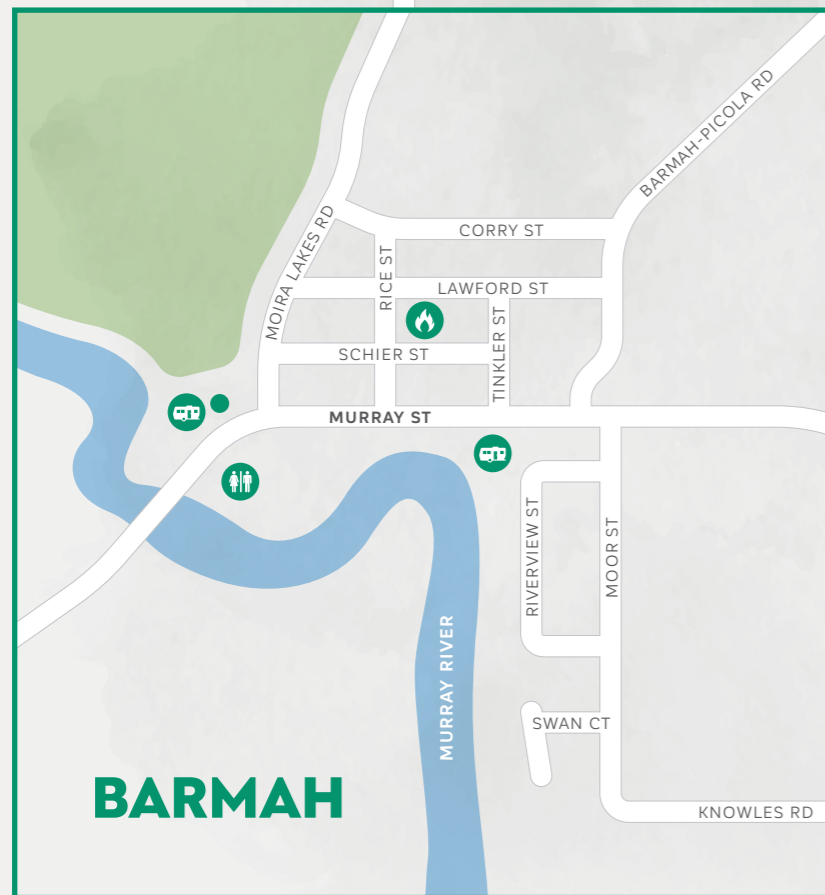

NATHALIA TOWN MAP

Sun Country on the Murray

- | | | | |
|---------------|----------------|---------------|---|
| Public Toilet | Hospital | Caravan Park | Long Vehicle Parking |
| Post Office | Police Station | RV Dump Point | Barmah Forest Heritage and Education Centre |
| Supermarket | Fire Station | Potable Water | Visitor Information Point |

**Scan the QR Code for up-to-date
information of the area and to
signup for our Beach Watch**