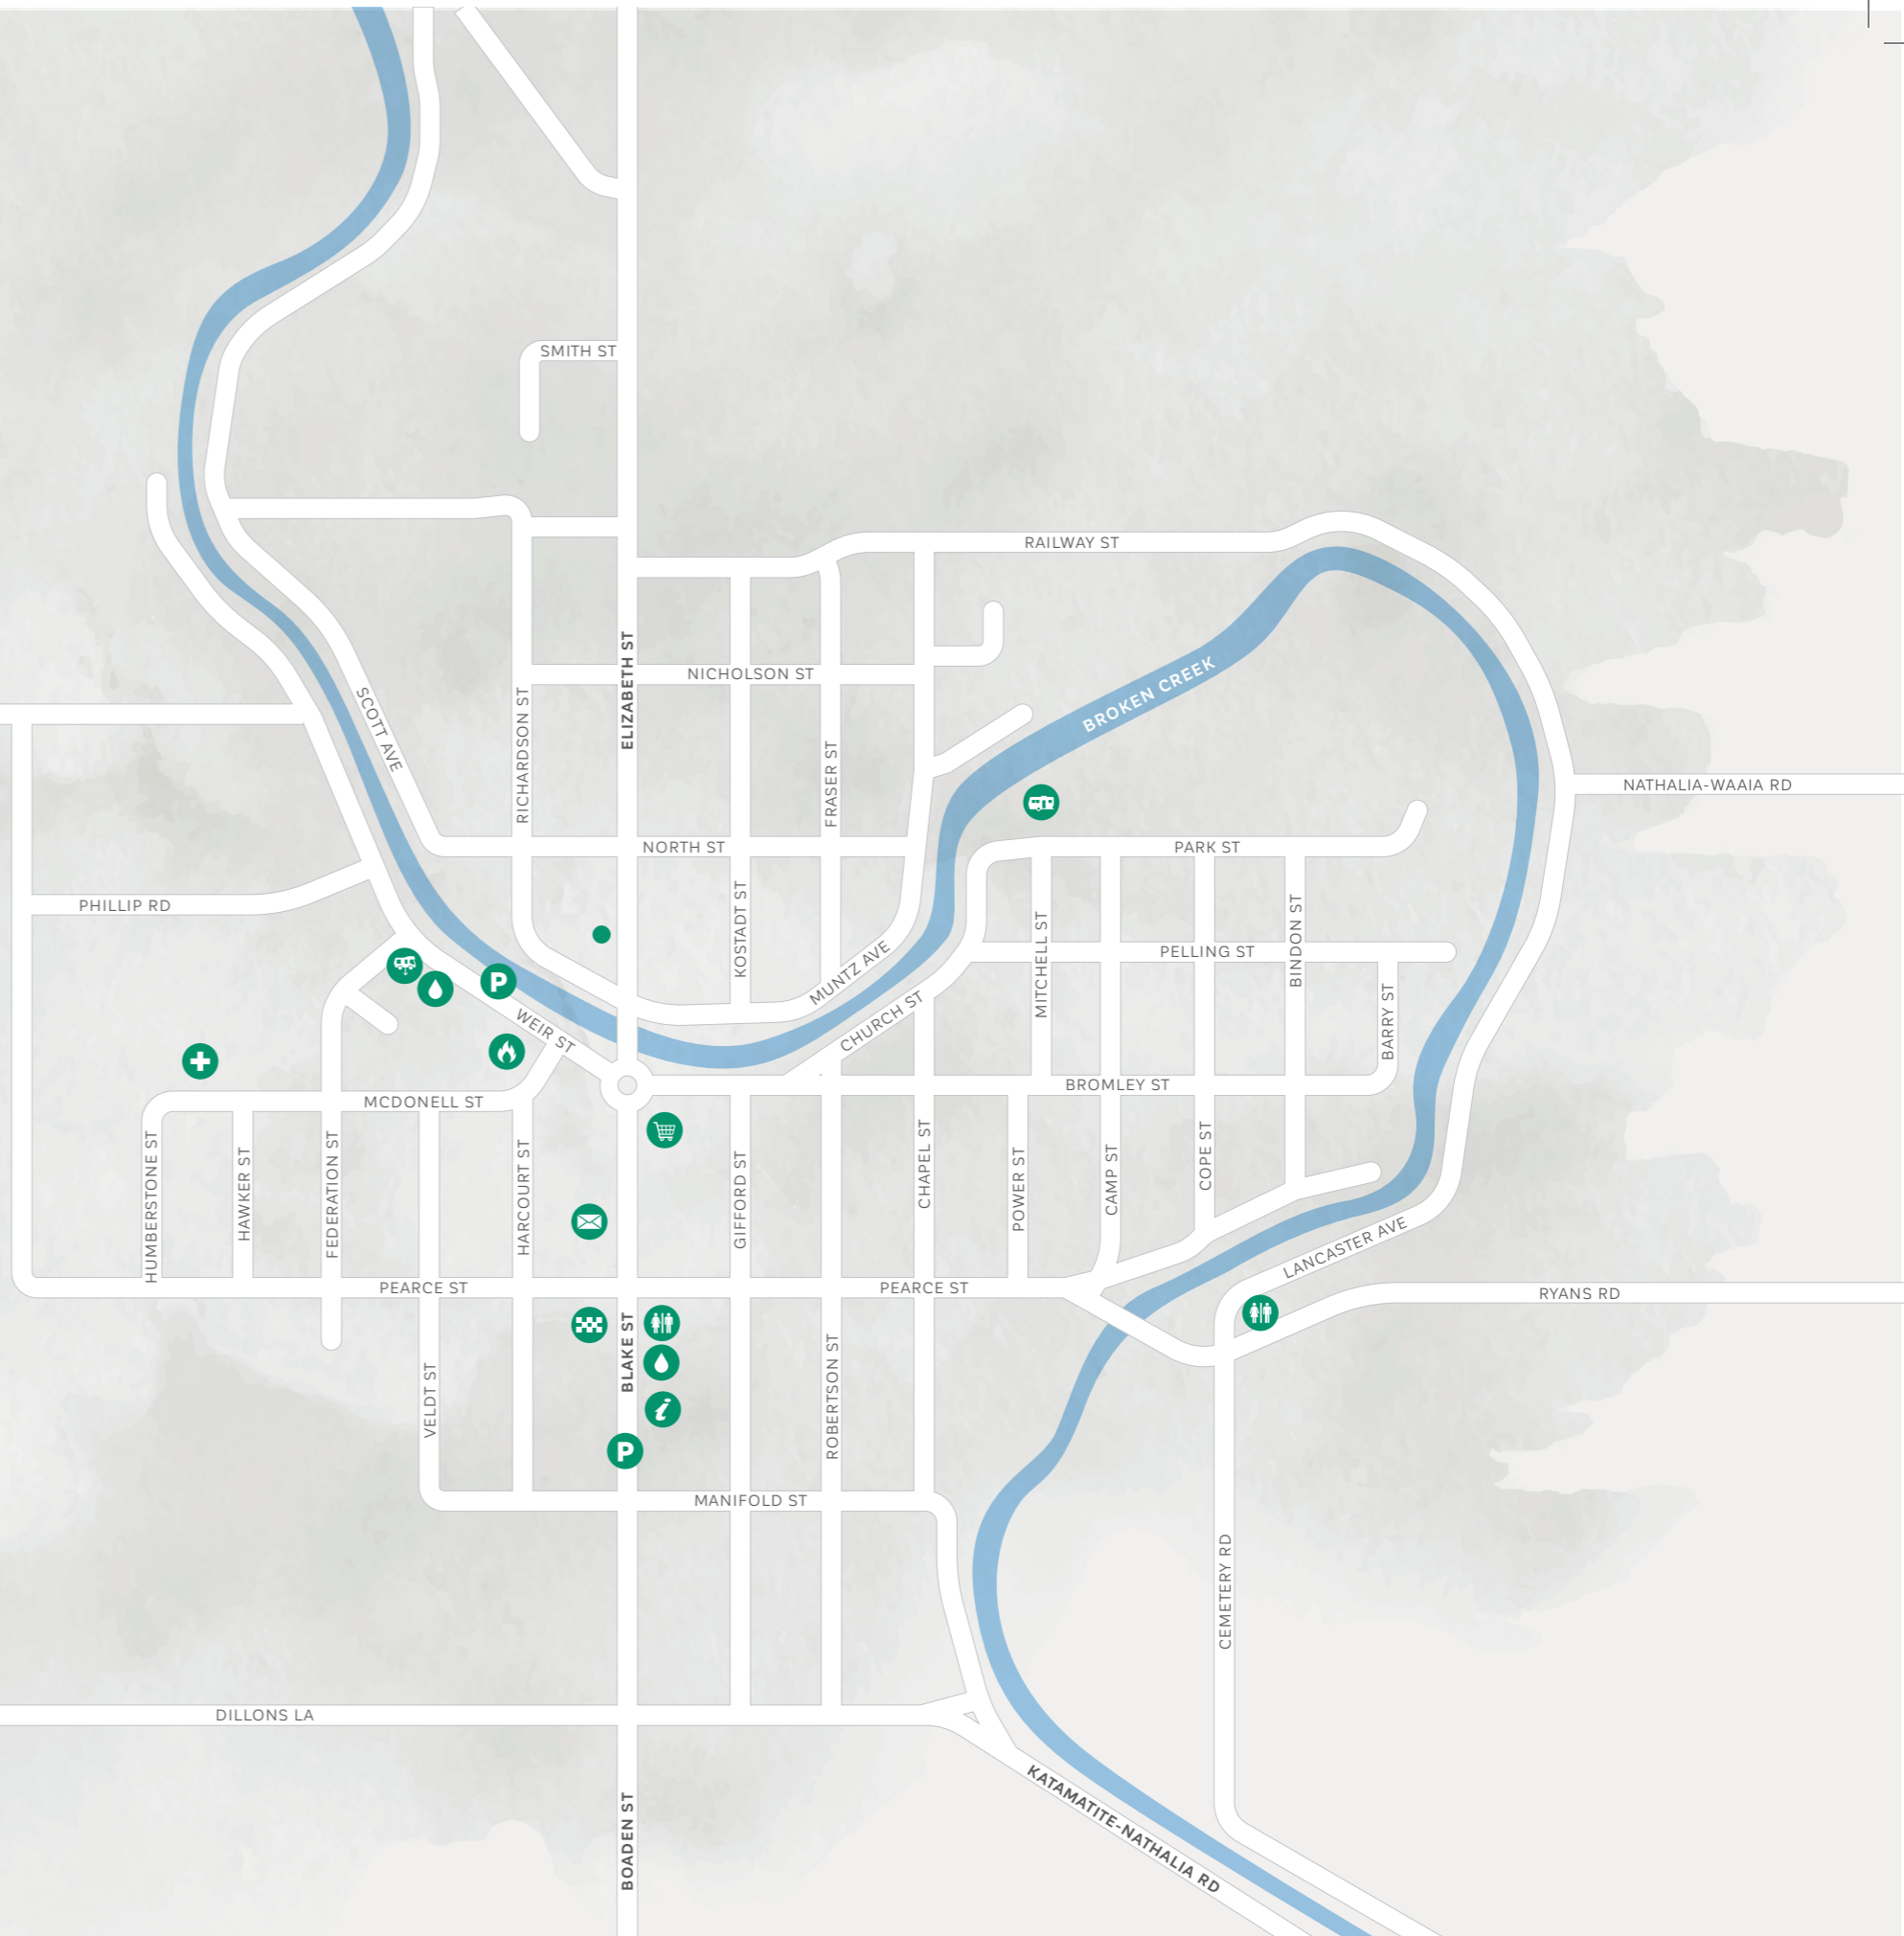

NATHALIA TOWN MAP

Sun Country on the Murray

- | | | | |
|---------------|----------------|---------------|---|
| Public Toilet | Hospital | Caravan Park | Long Vehicle Parking |
| Post Office | Police Station | RV Dump Point | Barmah Forest Heritage and Education Centre |
| Supermarket | Fire Station | Potable Water | Visitor Information Point |

**Scan the QR Code for up-to-date
information of the area and to
signup for our Beach Watch**